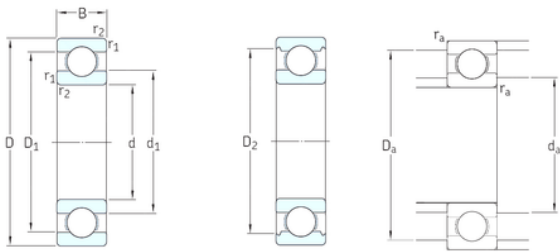

Liaocheng VERA Bearing Co., Ltd.

NSK SKF Deep Groove Ball Bearing Size Hch Bearing Price List 6202 608 6203 6204 6201 6300

Bearing No. 6202

6202 Bearing 2D drawings and 3D CAD models

Size	15x35x11 mm
Bore Diameter	15 mm
Outer Diameter	35 mm
Width	11 mm
d	15 mm
D	35 mm
B	11 mm
C	11 mm
d1	21,7 mm
r1 min.	0,6 mm
r2 min.	0,6 mm
D1	29 mm
D2	30,4 mm
da min.	19,2 mm
Da max.	30,8 mm
rc max.	0,6 mm
Weight	0,045 Kg
Basic dynamic load rating (C)	8,06 kN
Basic static load rating (C0)	3,75 kN
Fatigue load limit (Pu)	0,16
Reference speed	43000 r/min
Limiting speed	28000 r/min
Calculation factor (f0)	13
Category	Single Row Ball Bearings
Inventory	290.0

Liaocheng VERA Bearing Co., Ltd.

Manufacturer Name	SKF
Minimum Buy Quantity	N/A
Weight / Kilogram	0.046
EAN	7316577090010
Product Group	B00308
Enclosure	Open
Precision Class	ABEC 1 ISO P0
Maximum Capacity / Filling Slot	No
Rolling Element	Ball Bearing
Snap Ring	No
Internal Special Features	No
Cage Material	Steel
Internal Clearance	C0-Medium
Inch - Metric	Metric
Long Description	15MM Bore; 35MM Outside Diameter; 11MM Outer Race Diameter; Open; Ball Bearing; ABEC 1 ISO P0; No Filling Slot; No Snap Ring; No Internal Special Features
Category	Single Row Ball Bearing
UNSPSC	31171504
Harmonized Tariff Code	8482.10.50.68
Noun	Bearing
Keyword String	Ball
Manufacturer URL	http://www.skf.com
Manufacturer Item Number	6202
Weight / LBS	0.1
Outer Race Width	0.433 Inch 11 Millimeter
Bore	0.591 Inch 15 Millimeter
Outside Diameter	1.378 Inch 35 Millimeter